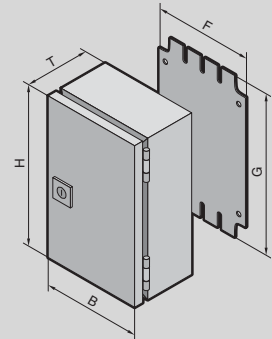

Color:

- RAL 7035

Protection category IP to IEC 60 529:

- IP 66

Protection category NEMA:

- NEMA 4

Supply includes:

- Housing with hinged door
- 180° hinge
- Cam lock with 3 mm double-bit insert
- Mounting plate

Approvals:

- UL
- CSA
- TÜV
- Germanischer Lloyd
- Russian Maritime Register of Shipping
- Lloyds Register of Shipping
- Bureau Veritas

Technical details:

Available on the Internet

Depth 3" (80 mm)

	Packs of	6 (150)	12 (300)	8 (200)	12 (300)	16 (400)	Page
Height (H) inches (mm)		6 (150)	12 (300)	8 (200)	12 (300)	16 (400)	
Width (B) inches (mm)		6 (150)	6 (150)	8 (200)	8 (200)	8 (200)	
Depth (T) inches (mm)		3 (80)	3 (80)	3 (80)	3 (80)	3 (80)	
Mounting plate width (F) inches (mm)		5 (125)	5 (125)	7 (175)	7 (175)	7 (175)	
Mounting plate height (G) inches (mm)		5 (135)	11 (285)	7 (185)	11 (285)	15 (385)	
Material thickness - ga housing (mm)		18 (1.25)	18 (1.25)	18 (1.25)	18 (1.25)	18 (1.25)	
Material thickness - ga door (mm)		18 (1.25)	18 (1.25)	18 (1.25)	18 (1.25)	18 (1.25)	
Model No.	1 pc(s).	1551.500	1545.500	1546.500	1552.500	1547.500	
Weight lb (kg)		4 (1.7)	6 (2.6)	6 (2.4)	7 (3.2)	10 (4.4)	